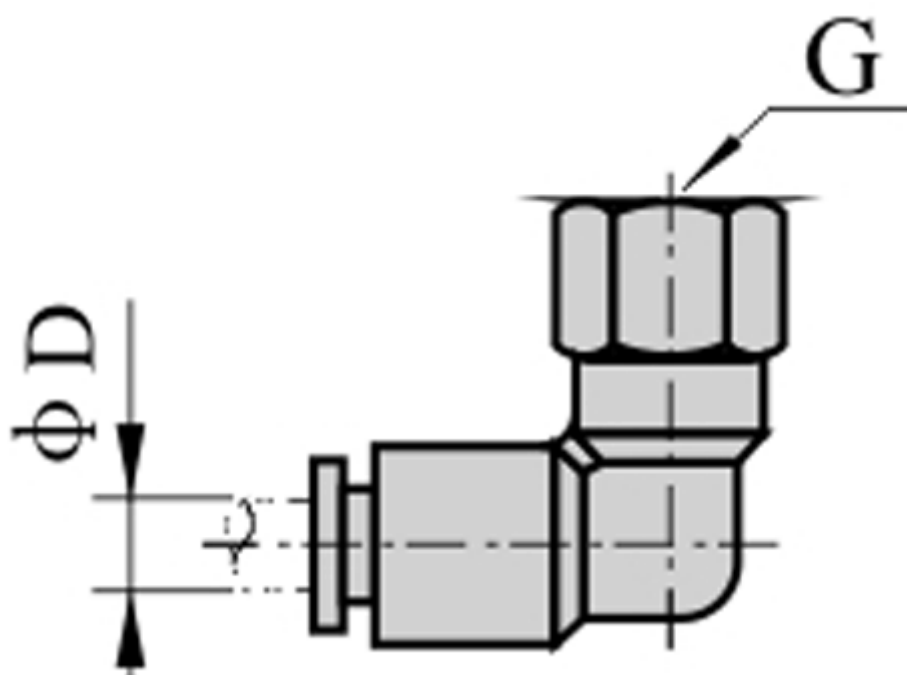

Article number: 58EPLF1002

Description: Fitting EPLF1002 female elbow connector
thread 1/4", tube diameter 10

Measures

D = 10
Thread = 1/4"